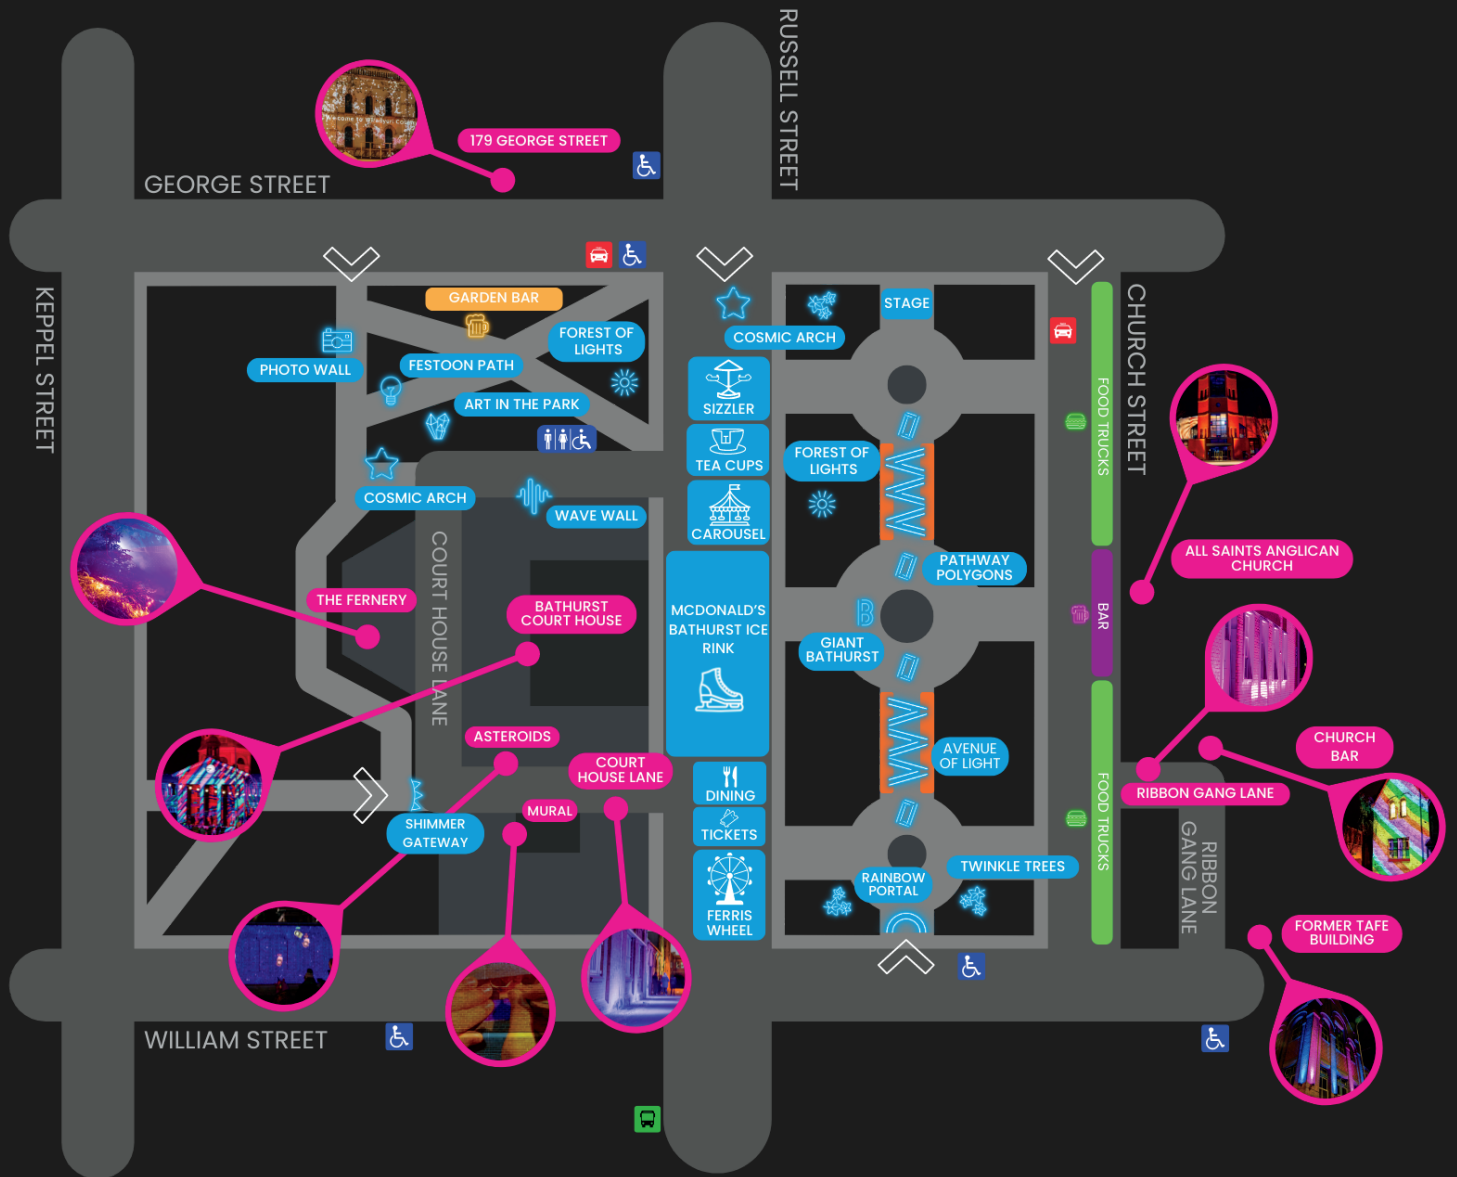

BATHURST WINTER FESTIVAL

2024 FESTIVAL MAP

MAP KEY

-  FESTIVAL ENTRY
-  WINTER PLAYGROUND & INSTALLATIONS
-  ILLUMINATIONS
-  BAR (OPENING NIGHT)
-  GARDEN BAR (CHARLES STURT UNIVERSITY BREW & BITE)
-  FOOD (OPENING NIGHT & CHARLES STURT UNIVERSITY BREW & BITE)
-  MARKET STALLS (KIDS DAYS BROUGHT TO YOU BY BATHURST CITY CENTRE, CHARLES STURT UNIVERSITY BREW & BITE, & WINTER WIND DOWN)
-  ACCESSIBLE PARKING
-  ACCESSIBLE TOILETS
-  BUS ZONE
-  TAXI ZONE